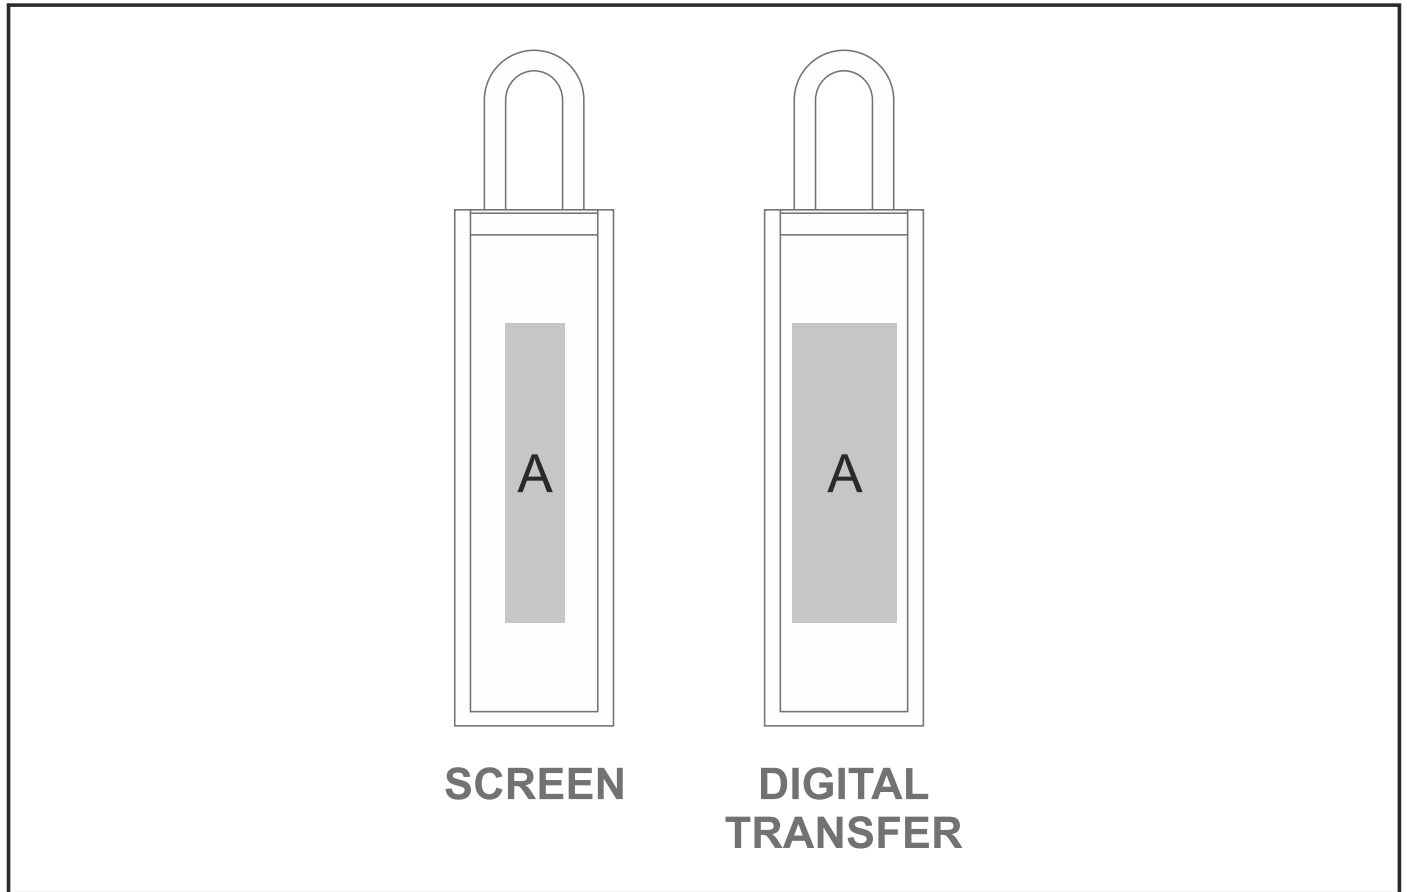

HL-OK-122-B

Okiyo Inshu Cotton Wine Tote

Need to know:

- Includes 1-Colour, 1-Position Screen Print (setup fees apply).
- **Screen:** Texture may affect the print.

Branding Options:

Position A

1. Screen Print (SB)
1 Colour
Size: 40mm wide x 200mm high
2. Digital Direct Transfer (DDT-D)
Full Colour
Size: 70mm wide x 105mm high
3. Digital Direct Transfer (DDT-A)
Full Colour
Size: 70mm wide x 200mm high
4. Digital Direct Transfer (DDT-B)
Full Colour
Size: 70mm wide x 200mm high